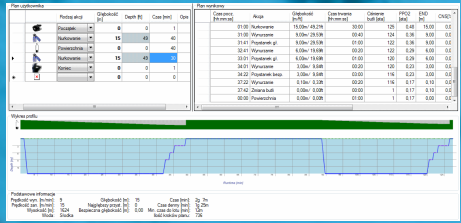

Dive Assistant

Key features

The application is designed primary for planning recreational dives. Dive Assistant is not just another decompression planner. The program also allows you to plan an appropriate gas reserve or detailed impact of breathing blend on diver body. The method of simulation can be customized to individual needs.

plan wybrany	plan	akcja	głębokość [m]	czas trwania [h:min:s]	ciężarowa butla [bar]	RYO2 [bar]	END [h:min]	ONR% OTU	butla	Komentarz
02:40	Zawieszenie	• 50.0m/18.0AIR	00:40	1:00	1:20	50.00	0:06	2	Butla 150 200bar, 180/200bar	Powietrze
03:20	Nurkowanie	• 40.10m/13.15AIR	01:00	1:10	1:03	40.10	6:08	17	Butla 150 200bar, 180/200bar	Powietrze
13:20	Wypłynienie	• 27.10m/9.01AIR	01:16	1:13	0:77	27.10	6:44	10	Butla 150 200bar, 119/200bar	Powietrze

The system was equipped with a mechanism of warnings, which analyzes the results of simulations. In the case of detected threats, ie incorrect partial pressure of oxygen, toxicity indicators exceeded or simply too much depth, the application displays an alert and an description of the problem.