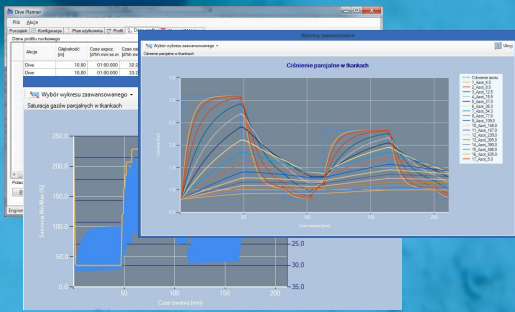

plan wybrany	plan	akcja	głębokość [m]	czas trwania [h:min:s]	ciężarowa butla [bar]	RYO2 [bar]	END [h:min]	ONR% OTU	butla	Komentarz
02:40	Zawieszenie	• 50.0m/18.0AIR	00:40	1:00	1:20	50.00	0:06	2	Butla 150 200bar, 180/200bar	Powietrze
03:20	Nurkowanie	• 40.10m/13.15AIR	01:00	1:10	1:03	40.10	6:08	17	Butla 150 200bar, 180/200bar	Powietrze
13:20	Wypłynienie	• 27.10m/9.01AIR	01:16	1:13	0:77	27.10	6:44	10	Butla 150 200bar, 119/200bar	Powietrze

The system was equipped with a mechanism of warnings, which analyzes the results of simulations. In the case of detected threats, ie incorrect partial pressure of oxygen, toxicity indicators exceeded or simply too much depth, the application displays an alert and an description of the problem.

For more advanced users the application provides a set of analytical tools. You can review in detail all the profile parameters minute by minute or through powerful charts